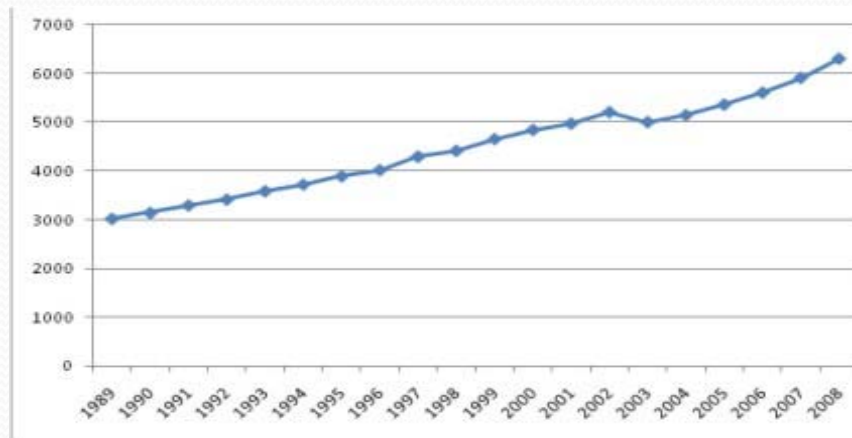

Nagykovacsi

Location: situated not far from the capital, Budapest

Surrounded: by beautiful hills and woods

Inhabitants: about 8000 registered plus about 2000

People living in large families: cca 800, more than 10%

Elderly communities, children, local initiatives